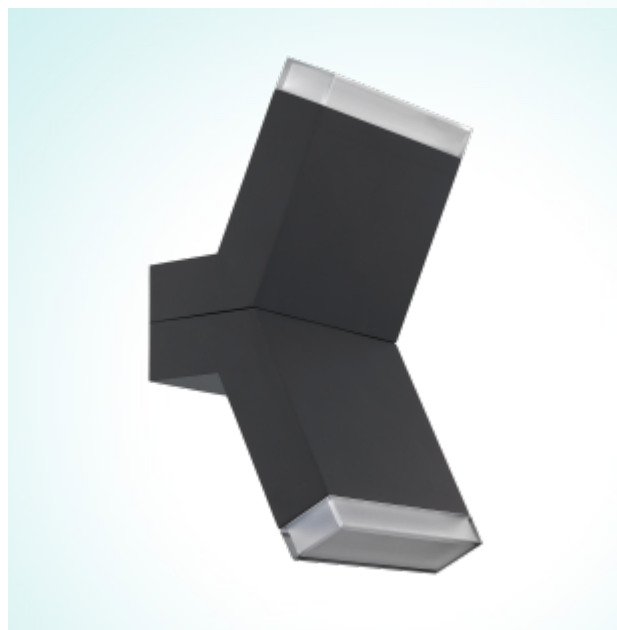

96705 CANTZO

General Information

Article: 96705
Lighting Type: wall luminaire
EAN Code: 9002759967055

Dimensions

Depth: 115 mm
Height: 225 mm
Overhang: 105 mm
Weight: 0.83 kg

Illuminant

Socket: LED
Illuminant: LED
Delivery: incl.
Wattage: 2x 4W
Luminous Flux: 1100 lm
Luminous Colour: 3000K warm white
Average Lifetime: 25,000 h
Energy Efficiency: A++

Material & Colour

Enclosure Material: cast aluminium
Enclosure Colour: anthracite
Glass / Shade Material: plastic
Glass / Shade Colour: white

Technical Information

Protection Class: 2
Line Voltage: 220-240V, 50/60Hz
Operation Voltage: 700mA

LED

Technical changes reserved